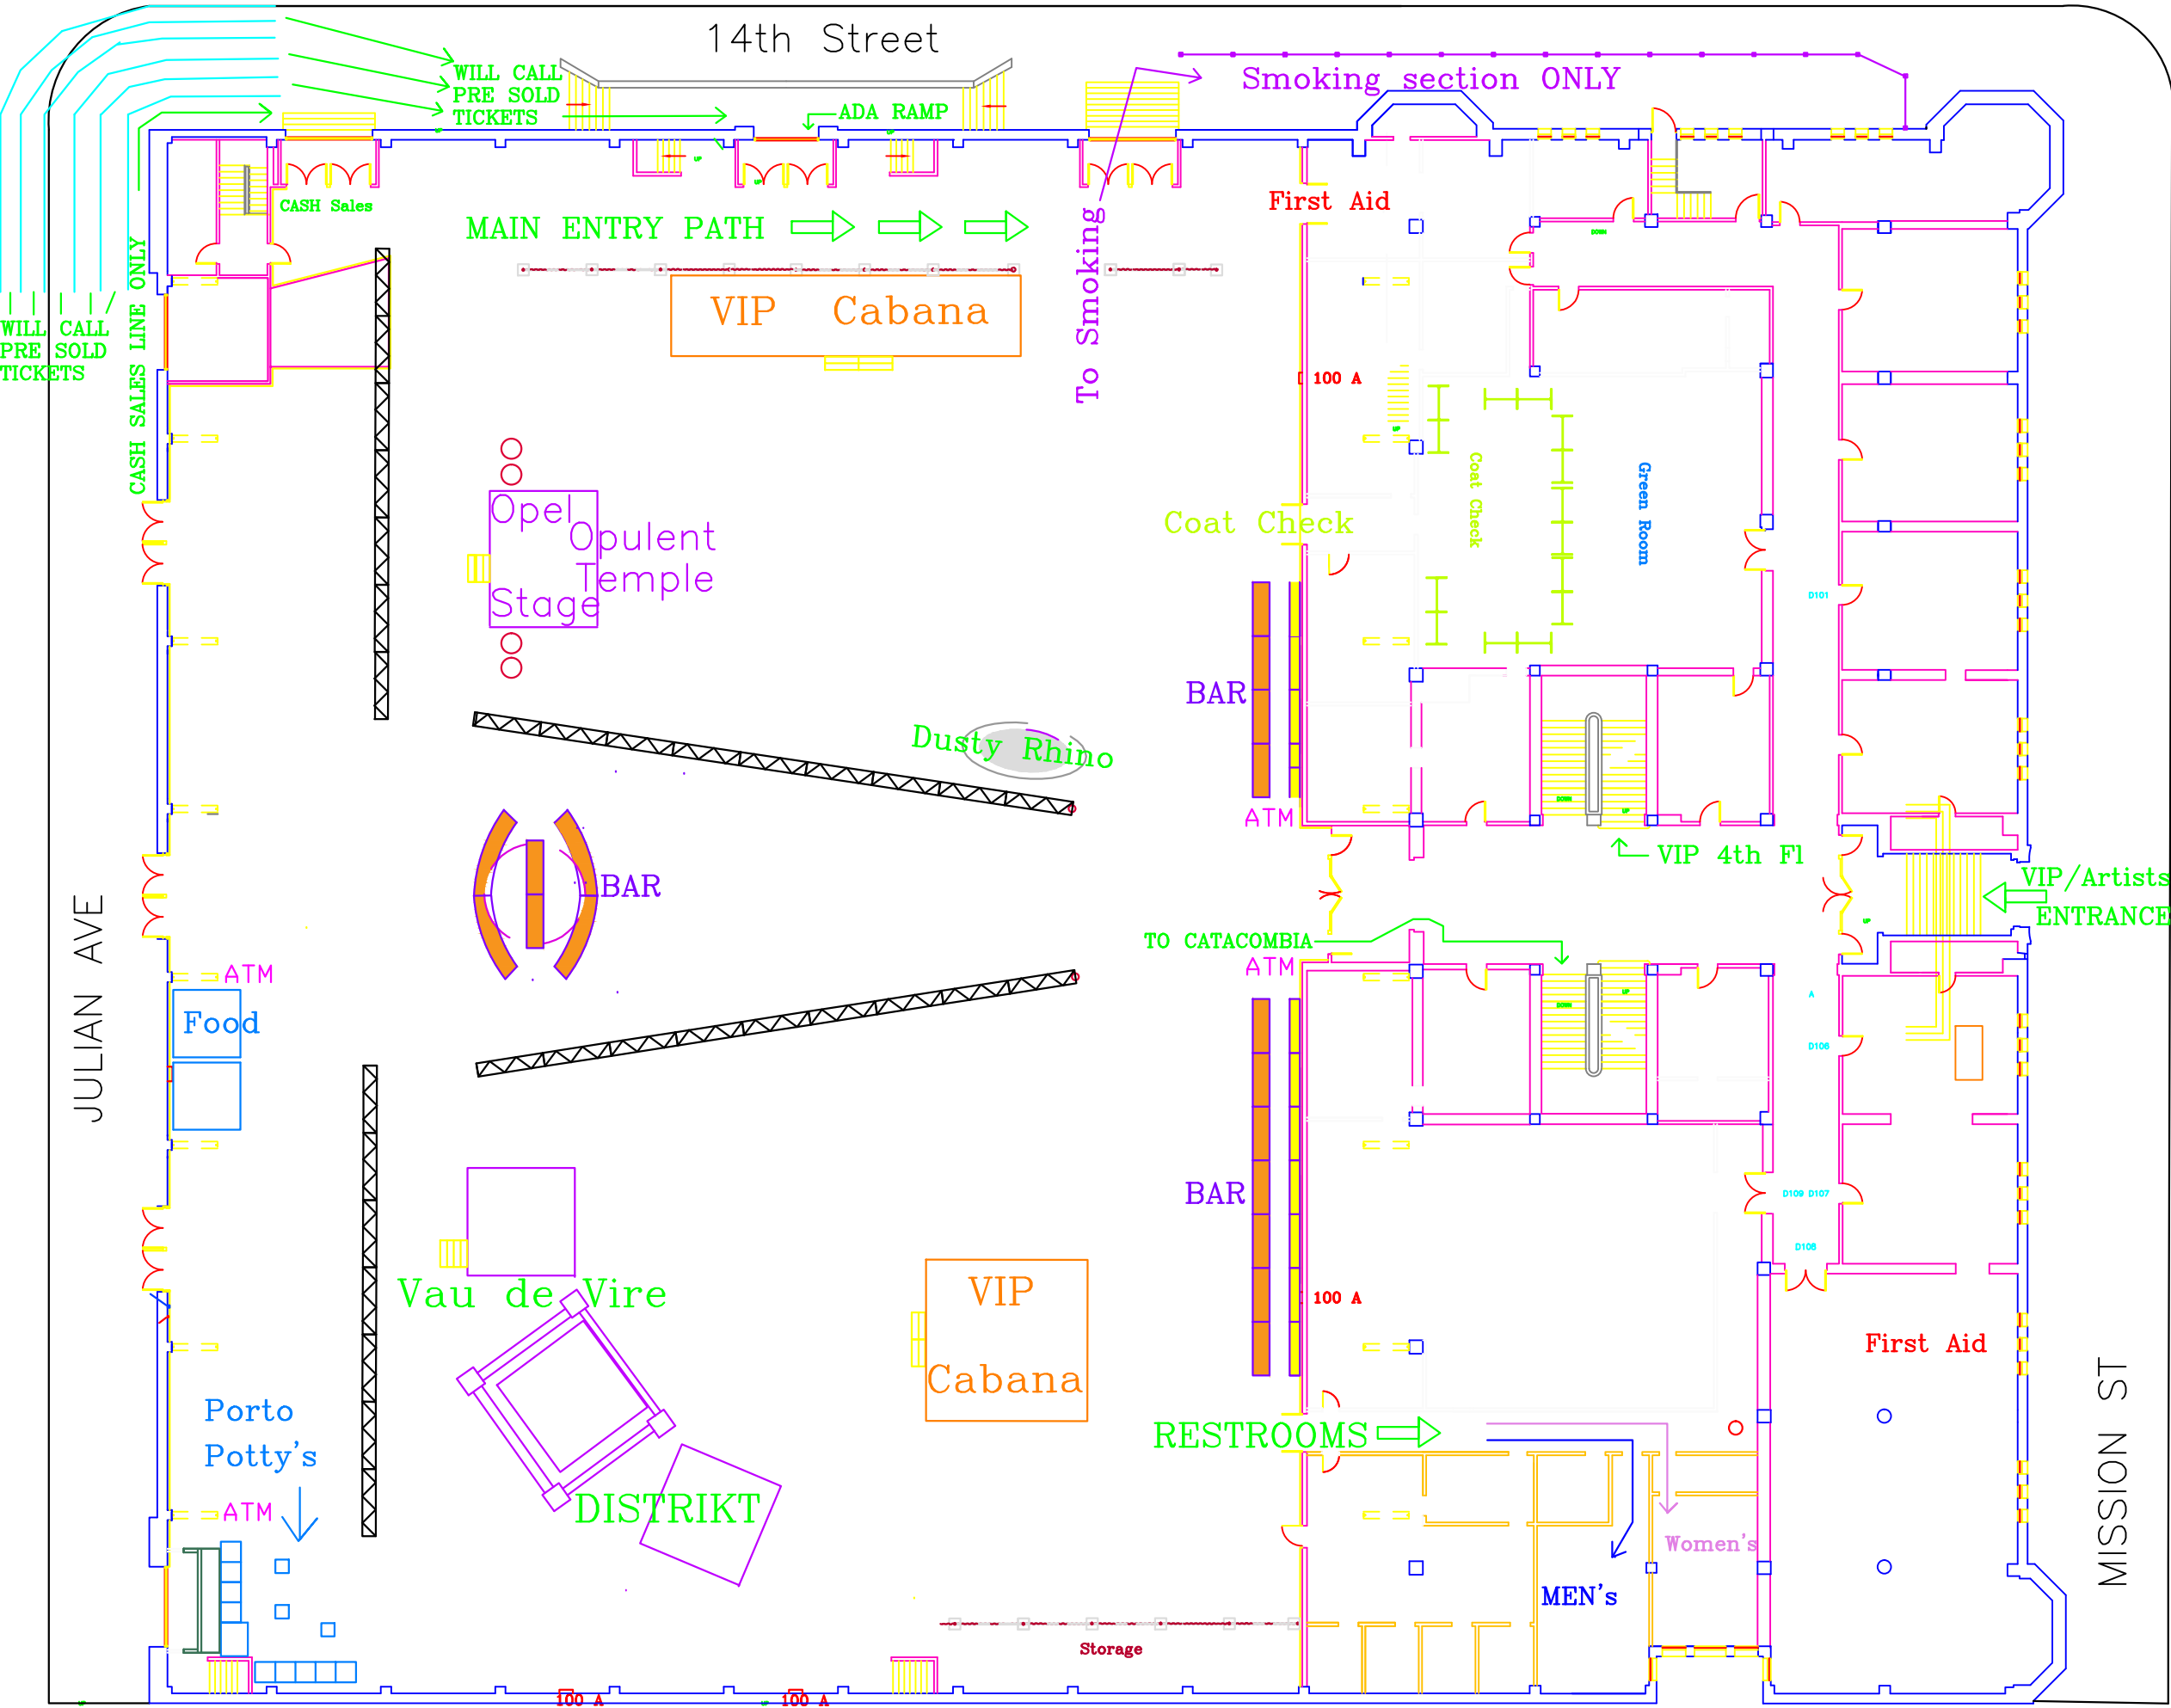

14th Street

WILL CALL
PRE SOLD
TICKETS

ADA RAMP

Smoking section ONLY

MAIN ENTRY PATH

VIP Cabana

To Smoking

First Aid

WILL CALL
PRE SOLD
TICKETS

CASH SALES LINE ONLY

CASH Sales

Opel
Opulent
Stage
Temple

Coat Check

Coat Check

Green Room

Dusty Rhino

BAR

ATM

VIP 4th Fl

VIP/Artists
ENTRANCE

JULIAN AVE

ATM

Food

BAR

TO CATACOMBIA

ATM

BAR

100 A

Vau de Vire

VIP
Cabana

First Aid

MISSION ST

Porto
Potty's

ATM

DISTRIKT

RESTROOMS

MEN's

Women's

Storage

100 A

100 A